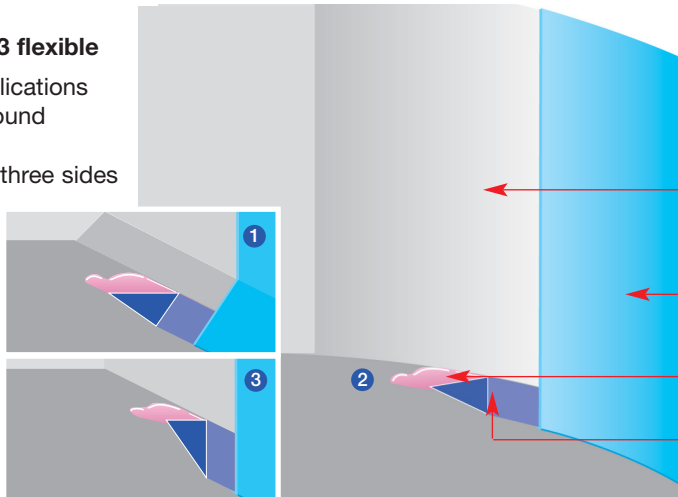

KORTE® Drip strips and spitters & Caparol coating systems*

The ideal combination for perfect facade and balcony coatings

■ KORTE® drip strip Type T3 rigid and T3 flexible

- For standard applications on straight and round components
- Can be glued on three sides

Component, e.g. rounded

Caparol coating*

Disbothan 221 Fugendicht
(joint sealant)

KORTE® drip strip (T3 flexible)

■ KORTE® drip strip Type T4

- Specially for renovation of water drips

Balcony

Caparol coating*