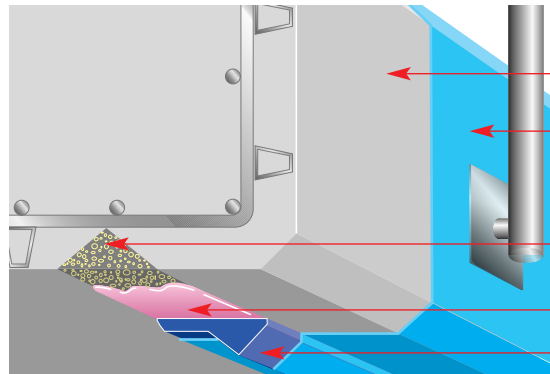

KORTE® Drip strips and spitters & Caparol coating systems*

The ideal combination for perfect facade and balcony coatings

■ KORTE® drip strip Type T3 rigid and T3 flexible

- For standard applications on straight and round components
- Can be glued on three sides

Component, e.g. rounded

Caparol coating*

Disbothan 221 Fugendicht
(joint sealant)

KORTE® drip strip (T3 flexible)

■ KORTE® drip strip Type T4

- Specially for renovation of water drips

Balcony

Caparol coating*