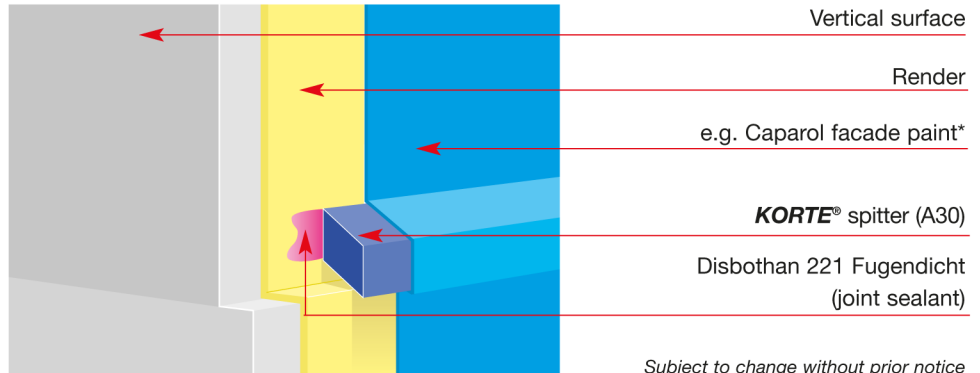

# **KORTE®** Drip strips and spitters & Caparol coating systems\*

The ideal combination for perfect facade and balcony coatings

 **KORTE® spitter**  
Types A15 / A30 / A45  
For vertical surfaces

- Over windows
- Over cracks
- Over projections