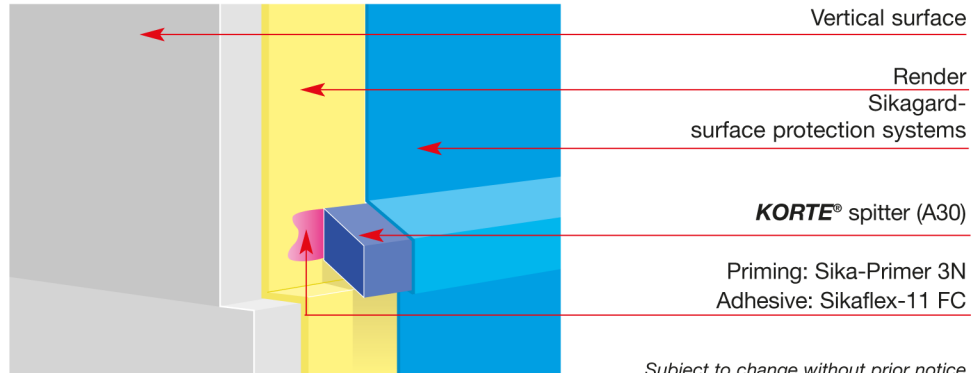

KORTE® Drip strips and spitters & Sikagard surface protection systems*

The ideal combination for perfect facade and balcony coatings

KORTE® spitter Types A15 / A30 / A45 For vertical surfaces

- Over windows
- Over cracks
- Over projections