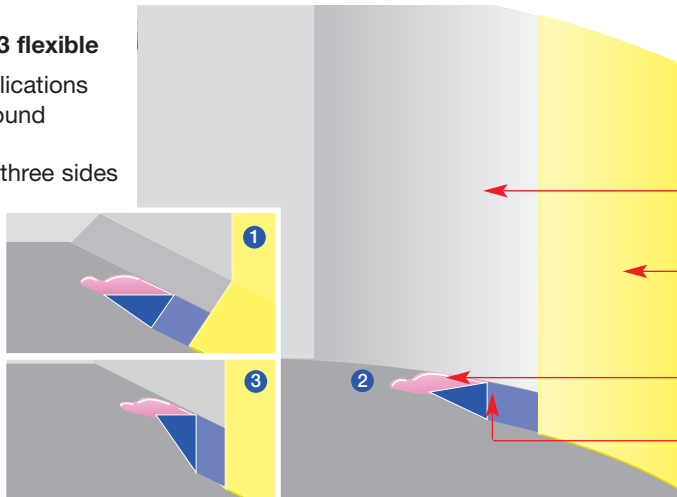

KORTE® Drip strips and spitters & sto coating systems*

StoCretec

The ideal combination for perfect facade and balcony coatings

KORTE® drip strip Type T3 rigid and T3 flexible

- For standard applications on straight and round components
- Can be glued on three sides

Component, e.g. rounded

Cretec coating*

Priming: StoSeal P 305
Adhesive: StoSeal F 355

KORTE® drip strip (T3 flexible)

KORTE® drip strip Type T4

- Specially for renovation of water drips

Balcony

Cretec coating*

Existing water drip,
sealed with StoCretec TH 200 +
StoCretec TG 202/204
or StoPox 452 EP +
StoQuarz 0.2-0.7 mm, MV 1:7

Priming: StoSeal P 305
Adhesive: StoSeal F 355

KORTE® drip strip (T4)