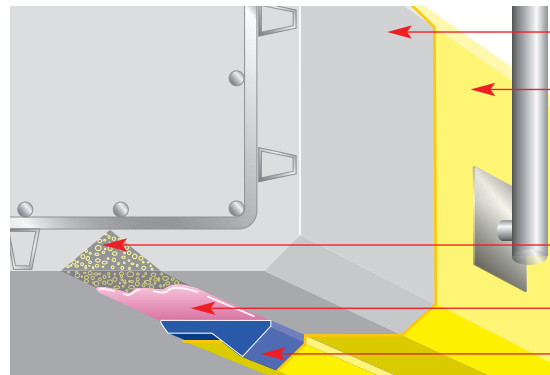

KORTE® Drip strips and spitters & sto coating systems*

StoCretec

The ideal combination for perfect facade and balcony coatings

KORTE® drip strip Type T3 rigid and T3 flexible

- For standard applications on straight and round components
- Can be glued on three sides

Component, e.g. rounded

Cretec coating*

Priming: StoSeal P 305
Adhesive: StoSeal F 355

KORTE® drip strip (T3 flexible)

KORTE® drip strip Type T4

- Specially for renovation of water drips

Balcony

Cretec coating*

Existing water drip,
sealed with StoCretec TH 200 +
StoCretec TG 202/204
or StoPox 452 EP +
StoQuarz 0.2-0.7 mm, MV 1:7

Priming: StoSeal P 305
Adhesive: StoSeal F 355

KORTE® drip strip (T4)