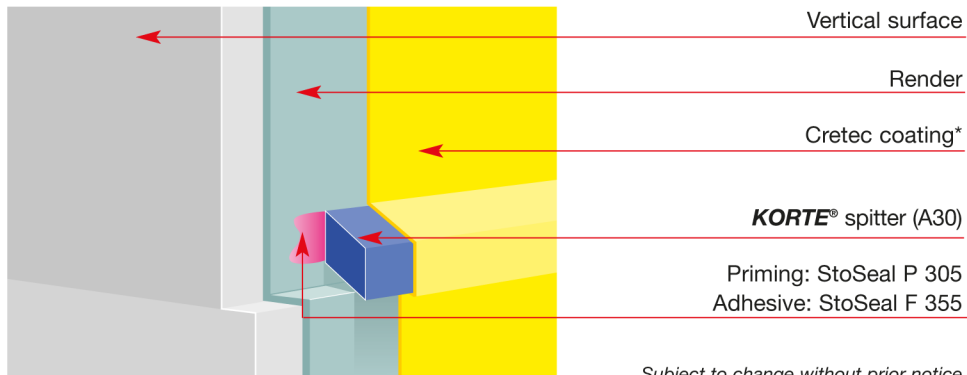

# Drip strips and spitters & sto coating systems\*

The ideal combination for perfect facade and balcony coatings

**KORTE® spitter**  
Types A15 / A30 / A45  
For vertical surfaces

- Over windows
- Over cracks
- Over projections